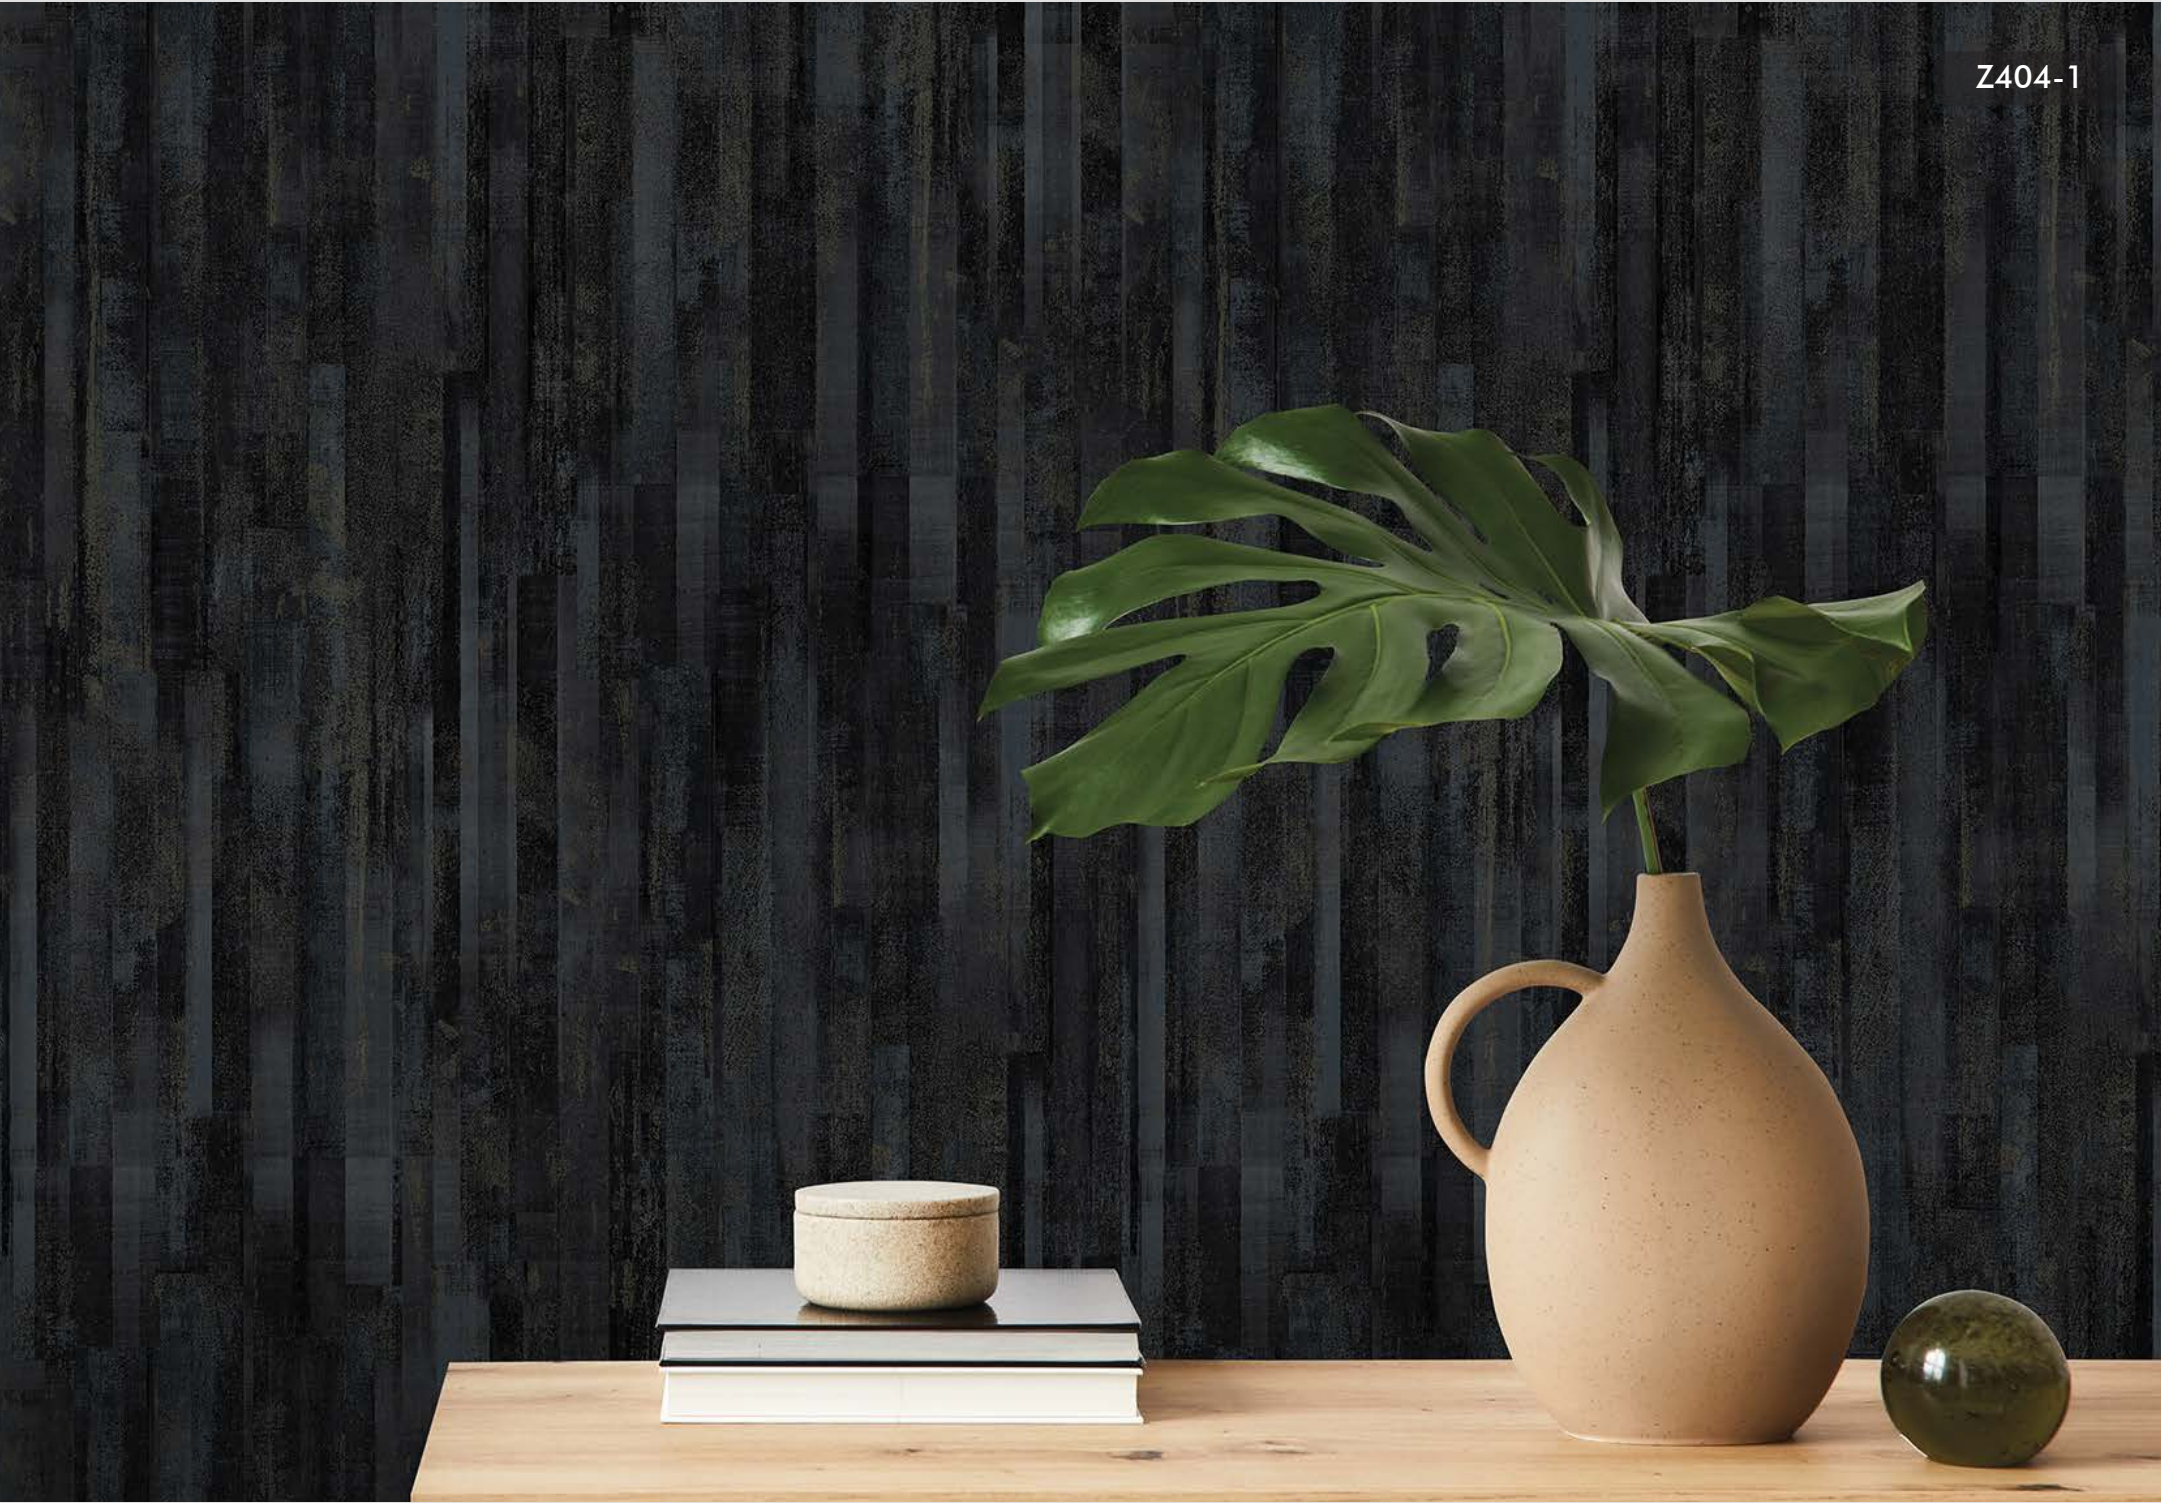

Z404-1

Z404-2

Z401-3